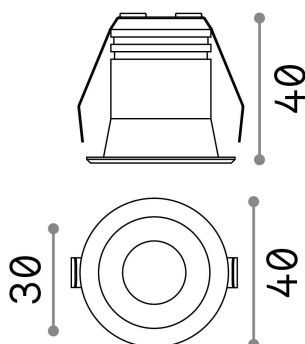

General info

Technical - Recessed lights

Ean	8021696244853
Item	VIRUS FI BK GD
Installation	Recessed lights
Guarantee	5 years
Gross weight	0.08 kg
Volume	0.00027 m ³

Technical info

Net weight	0.07 kg
Insulation class	II
Protection index	IP20
Compliance	CE
Operating temperature	0° ~ +40 °C
Dimmer	NO, On-Off
Power output	220-240 V AC 50/60 Hz
Power supply	Separate, included Replaceable (by qualified operators only), electronic
Recessed specifications	Ø 30 - h. ≥ 60 , 10-30

Source info

Integrated source	Integrated LED module
Replaceable source	Replaceable (by qualified operators only)
Power	3 W
Emission	Direct
Max consumption	max 3,00 W
Features LED	LED SMD OSRAM
CCT LED	3000 K
Duration LED (t. 25°C)	50000 h
CRI	> 90
Light beam	20°
Light beam flux	210 lm
Useful light flux	170 lm