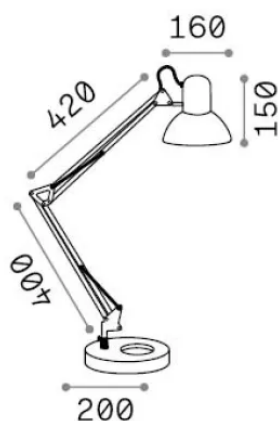

General info

Indoor - Table lamps

Ean	8021696193991
Item	WALLY TL1 TOTAL WHITE
Installation	Table lamps
Warranty	5 years
Gross weight	3.45 kg
Volume	0.011269 m ³

Technical info

Net weight	2.45 kg
Insulation class	II
Protection index	IP20
Compliance	CE
Operating temperature	0° ~ +40 °C
Dimmer	Non-dimmable
Power output	220-240 V AC
Power supply	Not required