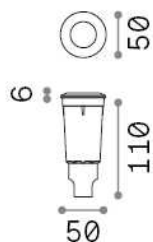

General info

Outdoor - Recessed lights

Ean	8021696269733
Item	WAY PT UP 4000K
Installation	Recessed lights
Guarantee	5 years
Gross weight	0.11 kg
Volume	0.000658 m ³

Technical info

Net weight	0.1 kg
Insulation class	II
Protection index	IP67
Compliance	CE
Operating temperature	-15° ~ +45 °C
Dimmer	NO, On-Off
Power output	220-240 V AC
Power supply	Not required
Recessed specifications	Ø 47 - h. ≥ 105
Load resistance	IK10

Source info

Integrated source	Light bulb (included)
Replaceable source	Replaceable
Power	G9 max1 x 1,7 W
Emission	Direct
Max consumption	-
Features LED	LED G9 1.7W 4000K
CCT LED	-
Duration LED (t. 25°C)	-
CRI	-
Light beam	-
Useful light flux	-