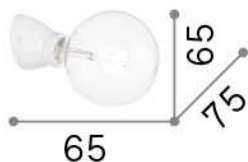

Source info

Integrated source	Light bulb (not included)
Replaceable source	No
Power	E27 max 1 x 60 W
Emission	Diffuse
Max consumption	-