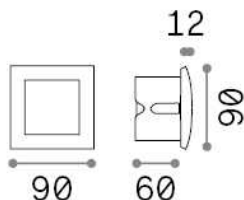

## Outdoor - Recessed lights

<b>Ean</b>	8021696268996
<b>Item</b>	WIRE FI D09 BIANCO
<b>Installation</b>	Recessed lights
<b>Guarantee</b>	5 years
<b>Gross weight</b>	0.26 kg
<b>Volume</b>	0.000937 m <sup>3</sup>

## Source info

<b>Integrated source</b>	Integrated LED module
<b>Replaceable source</b>	No
<b>Power</b>	LED 1,5 W
<b>Emission</b>	Direct Asymmetrical
<b>Max consumption</b>	max 1,50 W
<b>Features LED</b>	LED SMD
<b>CCT LED</b>	3000 K
<b>Duration LED (t. 25°C)</b>	20000 h
<b>CRI</b>	> 80
<b>Light beam flux</b>	55 lm
<b>Useful light flux</b>	20 lm
<b>Bulb included</b>	1 - E14 OLIVA 4W 3000K CRI80 SATIN