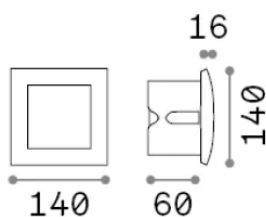

General info

Outdoor - Recessed lights

Ean	8021696255514
Item	WIRE FI D14 ANTRACITE
Installation	Recessed lights
Warranty	5 years
Gross weight	0.53 kg
Volume	0.0018 m ³

Technical info

Net weight	0.46 kg
Insulation class	I
Protection index	IP65
Compliance	CE
Operating temperature	-15° ~ +45 °C
Dimmer	Non-dimmable, On-Off
Power output	220-240 V AC 50/60 Hz
Power supply	In-built, included Replaceable (by qualified operators only), electronic

Source info

Integrated source	Integrated LED module
Replaceable source	No
Power	LED 4 W
Emission	Direct Asymmetrical
Max consumption	max 4 W
Features LED	LED SMD
CCT LED	3000 K
Duration LED (t. 25°C)	20000 h
CRI	> 90
SDCM	3
Light beam flux	180 lm
Useful light flux	110 lm
Photobiological risk	EXEMPT