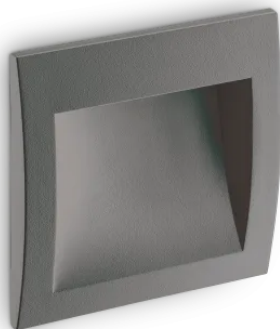

General info

Outdoor - Recessed lights

Ean	8021696255514
Item	WIRE FI D14 ANTRACITE
Installation	Recessed lights
Warranty	5 years
Gross weight	0.53 kg
Volume	0.0018 m ³

Technical info

Net weight	0.46 kg
Insulation class	I
Protection index	IP65
Compliance	CE
Operating temperature	-15° ~ +45 °C
Dimmer	Non-dimmable, On-Off
Power output	220-240 V AC 50/60 Hz
Power supply	In-built, included Replaceable (by qualified operators only), electronic

Source info

Integrated source	Integrated LED module
Replaceable source	No
Power	LED 4 W
Emission	Direct Asymmetrical
Max consumption	max 4 W
Features LED	LED SMD
CCT LED	3000 K
Duration LED (t. 25°C)	20000 h
CRI	> 90
SDCM	3
Light beam flux	180 lm
Useful light flux	110 lm
Photobiological risk	EXEMPT