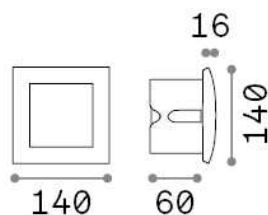

## Outdoor - Recessed lights

<b>Ean</b>	8021696268989
<b>Item</b>	WIRE FI D14 BIANCO
<b>Installation</b>	Recessed lights
<b>Guarantee</b>	5 years
<b>Gross weight</b>	0.53 kg
<b>Volume</b>	0.0018 m <sup>3</sup>

## Source info

<b>Integrated source</b>	Integrated LED module
<b>Replaceable source</b>	No
<b>Power</b>	LED 4 W
<b>Emission</b>	Direct Asymmetrical
<b>Max consumption</b>	max 4,00 W
<b>Features LED</b>	LED SMD
<b>CCT LED</b>	3000 K
<b>Duration LED (t. 25°C)</b>	20000 h
<b>CRI</b>	> 80
<b>Light beam flux</b>	200 lm
<b>Useful light flux</b>	70 lm
<b>Bulb included</b>	1 - E14 OLIVA 4W 3000K CRI80 SATIN