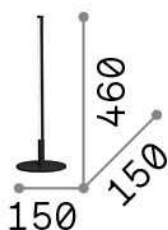

General info

Indoor - Table lamps

Ean	8021696258881
Item	YOKO TL BIANCO
Installation	Table lamps
Guarantee	5 years
Gross weight	1.32 kg
Volume	0.024696 m ³

Technical info

Net weight	0.86 kg
Insulation class	II
Protection index	IP20
Compliance	CE
Operating temperature	0° ~ +40 °C
Dimmer	NO, On-Off
Power output	220-240 V AC 50/60 Hz Integrated switch button
Power supply	In-built, included Replaceable, electronic

Source info

Integrated source	Integrated LED module
Replaceable source	Replaceable (by qualified operators only)
Power	LED 5 W
Emission	Direct
Max consumption	max 5,00 W
Features LED	LED SMD
CCT LED	3000 K
Duration LED (t. 25°C)	30000 h
CRI	> 80
SDCM	3
Light beam flux	410 lm
Useful light flux	260 lm
Bulb included	1 - E14 OLIVA 4W 3000K CRI80 SATIN