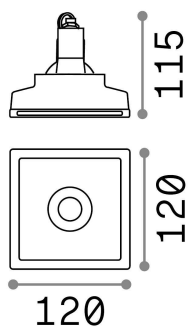

## Technical - Recessed lights

<b>Ean</b>	8021696150284
<b>Item</b>	ZEPHYR FI D12
<b>Installation</b>	Recessed lights
<b>Guarantee</b>	5 years
<b>Gross weight</b>	1.03 kg
<b>Volume</b>	0.003179 m <sup>3</sup>

## Technical info

<b>Net weight</b>	0.88 kg
<b>Insulation class</b>	II
<b>Protection index</b>	IP20
<b>Compliance</b>	CE
<b>Operating temperature</b>	0° ~ +40 °C
<b>Dimmer</b>	Determined by the light bulb
<b>Power output</b>	220-240 V AC
<b>Power supply</b>	Not required
<b>Recessed specifications</b>	123 x 123 - h. ≥ 180 , 9-15