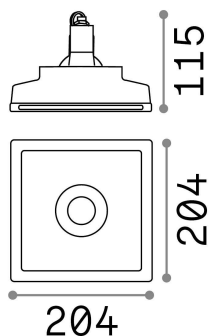

## Technical - Recessed lights

<b>Ean</b>	8021696155722
<b>Item</b>	ZEPHYR FI D20
<b>Installation</b>	Recessed lights
<b>Guarantee</b>	5 years
<b>Gross weight</b>	1.66 kg
<b>Volume</b>	0.0075 m <sup>3</sup>

## Technical info

<b>Net weight</b>	1.35 kg
<b>Insulation class</b>	II
<b>Protection index</b>	IP20
<b>Compliance</b>	CE
<b>Operating temperature</b>	0° ~ +40 °C
<b>Dimmer</b>	Determined by the light bulb
<b>Power output</b>	220-240 V AC
<b>Power supply</b>	Not required
<b>Recessed specifications</b>	207 x 207 - h. ≥ 180 , 9-15
<b>Adjustability</b>	vert. 0°-20° , orizz. 0°-110°