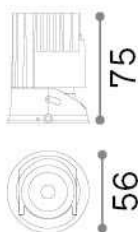

General info

Technical - Recessed lights

Ean	8021696324814
Item	ZEUS SOURCE 13W 3000K
Installation	Recessed lights
Guarantee	5 years
Gross weight	0.45 kg
Volume	0.001387 m ³

Technical info

Net weight	0.3 kg
Insulation class	II
Protection index	IP20
Compliance	CE
Operating temperature	0° ~ +40 °C
Dimmer	NO, On-Off
Power output	220-240 V AC 50/60 Hz
Power supply	Separate, included Replaceable (by qualified operators only), electronic, tridonic
Accessories not included	Frame, Reflector, Narrow beam lens, Honeycomb filter, Dimmable driver