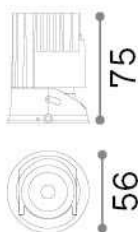

General info

Technical - Recessed lights

Ean	8021696324821
Item	ZEUS SOURCE 13W 4000K
Installation	Recessed lights
Guarantee	5 years
Gross weight	0.45 kg
Volume	0.001387 m ³

Technical info

Net weight	0.3 kg
Insulation class	II
Protection index	IP20
Compliance	CE
Operating temperature	0° ~ +40 °C
Dimmer	NO, On-Off
Power output	220-240 V AC 50/60 Hz
Power supply	Separate, included Replaceable (by qualified operators only), electronic, tridonic
Accessories not included	Frame, Reflector, Narrow beam lens, Honeycomb filter, Dimmable driver