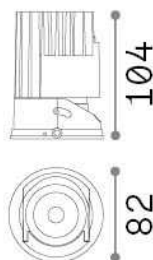

## Technical - Recessed lights

<b>Ean</b>	8021696324838
<b>Item</b>	ZEUS SOURCE 21W 2700K
<b>Installation</b>	Recessed lights
<b>Guarantee</b>	5 years
<b>Gross weight</b>	0.74 kg
<b>Volume</b>	0.002922 m <sup>3</sup>

## Technical info

<b>Net weight</b>	0.59 kg
<b>Insulation class</b>	II
<b>Protection index</b>	IP20
<b>Compliance</b>	CE
<b>Operating temperature</b>	0° ~ +40 °C
<b>Dimmer</b>	NO, On-Off
<b>Power output</b>	220-240 V AC 50/60 Hz
<b>Power supply</b>	Separate, included Replaceable (by qualified operators only), electronic, tridonic
<b>Accessories not included</b>	Frame, Reflector, Narrow beam lens, Honeycomb filter, Dimmable driver