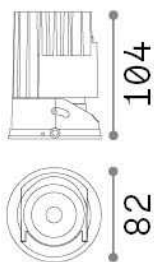

## Technical info

<b>Net weight</b>	0.59 kg
<b>Insulation class</b>	II
<b>Protection index</b>	IP20
<b>Compliance</b>	CE
<b>Operating temperature</b>	0° ~ +40 °C
<b>Dimmer</b>	NO, On-Off
<b>Power output</b>	220-240 V AC 50/60 Hz
<b>Power supply</b>	Separate, included Replaceable (by qualified operators only), electronic, tridonic
<b>Accessories not included</b>	Frame, Reflector, Narrow beam lens, Honeycomb filter, Dimmable driver