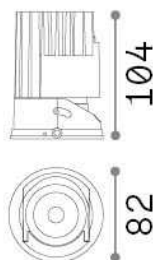

## Technical info

<b>Net weight</b>	0.59 kg
<b>Insulation class</b>	II
<b>Protection index</b>	IP20
<b>Compliance</b>	CE
<b>Operating temperature</b>	0° ~ +40 °C
<b>Dimmer</b>	NO, On-Off
<b>Power output</b>	220-240 V AC 50/60 Hz
<b>Power supply</b>	Separate, included Replaceable (by qualified operators only), electronic, tridonic
<b>Accessories not included</b>	Frame, Reflector, Narrow beam lens, Honeycomb filter, Dimmable driver