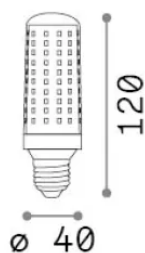

Info sorgente e prestazionali

Potenza	14 W
Emissione	Diffuse
Consumo massimo	max 14 W
CCT LED	2700 K
Durata LED (t. 25°C)	25000 h
CRI	> 90
SDCM	3
Fascio luminoso	-
Flusso utile	1450 lm