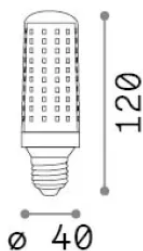

Info sorgente e prestazionali

Potenza	14 W
Emissione	Diffuse
Consumo massimo	max 14 W
CCT LED	3000 K
Durata LED (t. 25°C)	25000 h
CRI	> 90
SDCM	3
Fascio luminoso	-
Flusso utile	1650 lm