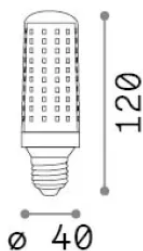

Info sorgente e prestazionali

Potenza	14 W
Emissione	Diffuse
Consumo massimo	max 14 W
CCT LED	4000 K
Durata LED (t. 25°C)	25000 h
CRI	> 90
SDCM	3
Fascio luminoso	-
Flusso utile	1750 lm