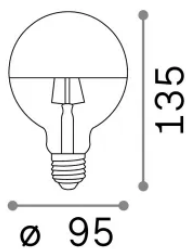

Info generali

Lampadine e accessori - Globo small

Non-dimmable light bulb with integrated LED sources and diffuse light emission

Ean	8021696135526
Articolo	E27 GLOBO D095 08W 3000K CRI80 CROMO
Installazione	Light bulb
Garanzia	5 years
Peso lordo	0.15 kg
Volume	0.001336 m ³

Potenza	8 W
Emissione	Diffuse
Consumo massimo	max 8 W
CCT LED	3000 K
Durata LED (t. 25°C)	25000 h
CRI	> 80
Fascio luminoso	-
Flusso utile	900 lm