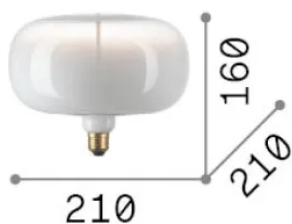

Info sorgente e prestazionali

Potenza	3 W
Emissione	Diffuse
Consumo massimo	max 3 W
CCT LED	2200 K
Durata LED (t. 25°C)	25000 h
CRI	> 90
Fascio luminoso	-
Flusso utile	55 lm