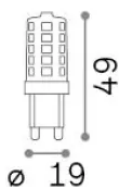

Info sorgente e prestazionali

Potenza	3 W
Emissione	Diffuse
Consumo massimo	max 3 W
CCT LED	3000 K
Durata LED (t. 25°C)	25000 h
CRI	> 80
Fascio luminoso	-
Flusso utile	350 lm
Potenza in stand-by	< 0.50 W