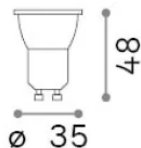

Info sorgente e prestazionali

Potenza	4 W
Emissione	Direct
Consumo massimo	max 4 W
CCT LED	3000 K
Durata LED (t. 25°C)	25000 h
CRI	> 90
Fascio luminoso	60 °
Flusso utile	280 lm
Rischio fotobiologico	EXEMPT