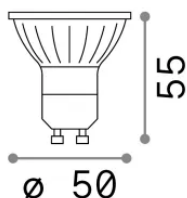

Info sorgente e prestazionali

Potenza	7 W
Emissione	Direct
Consumo massimo	max 7 W
CCT LED	3000 K
Durata LED (t. 25°C)	25000 h
CRI	> 90
Fascio luminoso	50 °
Flusso utile	540 lm