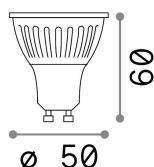

Info sorgente e prestazionali

Potenza	8 W
Emissione	Direct
Consumo massimo	max 7,60 W
CCT LED	4000 K
Durata LED (t. 25°C)	25000 h
CRI	> 90
Fascio luminoso	50 °
Flusso utile	620 lm
Rischio fotobiologico	1