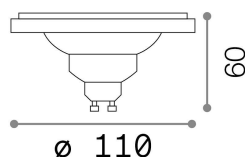

Info sorgente e prestazionali

Potenza	12 W
Emissione	Direct
Consumo massimo	max 11,60 W
CCT LED	3000 K
Durata LED (t. 25°C)	25000 h
CRI	> 80
Fascio luminoso	23 °
Flusso utile	960 lm