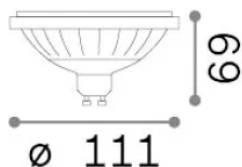

## Lampadine e accessori - Lampadine gu10

Non-dimmable light bulb with integrated LED sources and direct light emission

<b>Ean</b>	8021696342894
<b>Articolo</b>	GU10 12W 1050Lm 2700K CRI90
<b>Installazione</b>	Light bulb
<b>Garanzia</b>	5 years
<b>Peso lordo</b>	0.22 kg
<b>Volume</b>	0.001042 m <sup>3</sup>