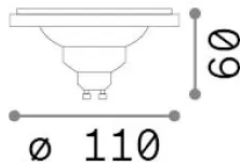

## Lampadine e accessori - Lampadine gu10

Non-dimmable light bulb with integrated LED sources and direct light emission

<b>Ean</b>	8021696327037
<b>Articolo</b>	GU10 12W 1030 lm 3000K CRI90
<b>Installazione</b>	Light bulb
<b>Garanzia</b>	5 years
<b>Peso lordo</b>	0.08 kg
<b>Volume</b>	0.000845 m <sup>3</sup>