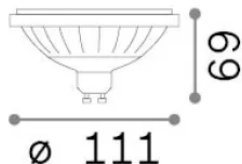

Info generali

Lampadine e accessori - Lampadine gu10

Non-dimmable light bulb with integrated LED sources and direct light emission

Ean	8021696327044
Articolo	GU10 12W 1120 lm 3000K CRI90
Installazione	Light bulb
Garanzia	5 years
Peso lordo	0.11 kg
Volume	0.002188 m ³