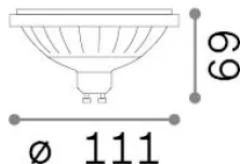

## Lampadine e accessori - Lampadine gu10

Non-dimmable light bulb with integrated LED sources and direct light emission

<b>Ean</b>	8021696327068
<b>Articolo</b>	GU10 12W 1120 lm 4000K CRI90
<b>Installazione</b>	Light bulb
<b>Garanzia</b>	5 years
<b>Peso lordo</b>	0.11 kg
<b>Volume</b>	0.002188 m <sup>3</sup>