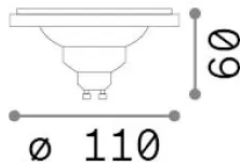

Info generali

Lampadine e accessori - Lampadine gu10

Non-dimmable light bulb with integrated LED sources and direct light emission

Ean	8021696327051
Articolo	GU10 12W 970 lm 4000K CRI90
Installazione	Light bulb
Garanzia	5 years
Peso lordo	0.09 kg
Volume	0.000908 m ³

Potenza	12 W
Emissione	Direct
Consumo massimo	max 12 W
CCT LED	4000 K
Durata LED (t. 25°C)	25000 h
CRI	> 90
Fascio luminoso	20 °
Flusso utile	970 lm
Rischio fotobiologico	EXEMPT