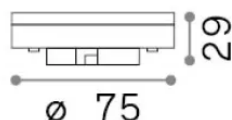

Info generali

Lampadine e accessori - Lampadine gx53

Non-dimmable light bulb with integrated LED sources and direct light emission

Ean	8021696342900
Articolo	GX53 9W 2700K CRI90
Installazione	Light bulb
Garanzia	5 years
Peso lordo	0.03 kg
Volume	0.000143 m ³

Potenza	9 W
Emissione	Direct
Consumo massimo	max 9 W
CCT LED	2700 K
Durata LED (t. 25°C)	25000 h
CRI	> 90
Fascio luminoso	110 °
Flusso utile	800 lm
Rischio fotobiologico	EXEMPT