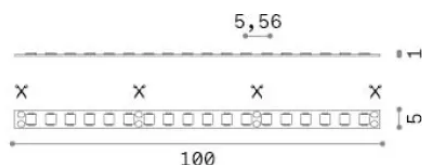

Info generali

Lampadine e accessori - Strip led

Indoor dimmable LED strip with integrated LED sources and direct light emission

Ean	8021696332239
Articolo	STRIP LED 5MM SMD 15W/M 3000K CRI90 IP20
Installazione	Slot / Tesi 20 mm profile - max length for connection in line: 5 m
Garanzia	5 years
Peso lordo	0.11 kg
Volume	0.000365 m³

Info tecniche e installative

Peso netto	0.08 kg
Classe di isolamento	3
Conformità	CE
Alimentazione	24 V DC
Dimmer	1, Phase-cut
Alimentatore	Required, remoted, not included
Grado di protezione	20
Lunghezza fornita	L 5000 x H 1 x P 5 mm
Accessori non inclusi	Remote driver

Info sorgente e prestazionali

Potenza	75 W
Emissione	Direct
Consumo massimo	max (1 m) 15 W
CCT LED	3000 K
Durata LED (t. 25°C)	50000 h
CRI	> 90
SDCM	3
Fascio luminoso	120 °
Flusso utile	(1 m) 1540 lm
Rischio fotobiologico	1