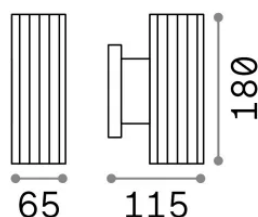

Info generali

Esterno - Applique

Outdoor wall mounted adjustable lamp with multiple sources, enhanced protection and direct/indirect light emission

Ean	8021696129457
Articolo	BASE AP2 BIANCO
Installazione	Applique
Garanzia	5 years
Peso lordo	0.66 kg
Volume	0.00168 m ³

Info sorgente e prestazionali

Sorgente integrata	Light bulb (not included)
Sorgente sostituibile	No
Potenza	GU10 max 2 x 28 W
Emissione	Direct + Indirect
Consumo massimo	-
Lampadina consigliata	253497 GU10 05W 430Lm 4000K CR190