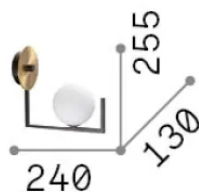

Info sorgente e prestazionali

Sorgente integrata	Light bulb (included)
Sorgente sostituibile	Replaceable
Potenza	G9 max 1 x 15 W
Emissione	Diffuse
Consumo massimo	-
Lampadina inclusa	209043 G9 3.0W 3000K CRI80
Lampadina consigliata	305486 G9 4.0W 3000K CRI80