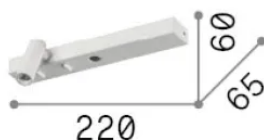

Info sorgente e prestazionali

Sorgente integrata	Integrated LED module
Sorgente sostituibile	Replaceable (by qualified operators only)
Potenza	LED 6,5 W
Emissione	Direct
Consumo massimo	max 6,5 W
Caratteristiche LED	LED SMD CREE
CCT LED	3000 K
Durata LED (t. 25°c)	50000 h
CRI	> 90
SDCM	3
Flusso sorgente	420 lm
Flusso utile	340 lm
Rischio fotobiologico	2