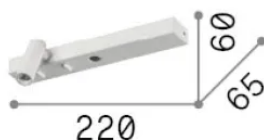

Info generali

Interno - Applique

Indoor wall mounted adjustable lamp with multiple integrated LED sources, in-built switches and direct light emission

Ean	8021696336770
Articolo	BONNE NUIT-1 AP NICKEL
Installazione	Applique
Garanzia	5 years
Peso lordo	0.46 kg
Volume	0.001544 m ³

Info sorgente e prestazionali

Sorgente integrata	Integrated LED module
Sorgente sostituibile	Replaceable (by qualified operators only)
Potenza	LED 6,5 W
Emissione	Direct
Consumo massimo	max 6,5 W
Caratteristiche LED	LED SMD CREE
CCT LED	3000 K
Durata LED (t. 25°c)	50000 h
CRI	> 90
SDCM	3
Flusso sorgente	420 lm
Flusso utile	340 lm
Rischio fotobiologico	2