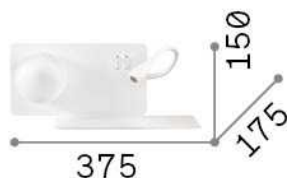

### Interno - Lampade da parete

Indoor wall mounted adjustable lamp with multiple sources, in-built switch, in-built USB port and diffuse and direct light emission

<b>Ean</b>	8021696174846
<b>Articolo</b>	BOOK-2 AP NERO
<b>Installazione</b>	Lampade da parete
<b>Garanzia</b>	5 years
<b>Peso lordo</b>	2 kg
<b>Volume</b>	0.01248 m <sup>3</sup>

## Info sorgente e prestazionali

<b>Sorgente integrata</b>	Light bulb (not included), Integrated LED module
<b>Sorgente sostituibile</b>	Replaceable (LED: by qualified operators only)
<b>Potenza</b>	G9/LED max 1 x 28W / 3 W
<b>Emissione</b>	Diffuse + Direct
<b>Consumo massimo</b>	max 28W / LED 3.0 W
<b>Caratteristiche LED</b>	LED SMD
<b>CCT LED</b>	3000 K
<b>Durata LED (t. 25°c)</b>	15000 h
<b>CRI</b>	> 80
<b>Flusso sorgente</b>	200 lm
<b>Flusso utile</b>	LED 130 lm
<b>Rischio fotobiologico</b>	2
<b>Lampadina inclusa</b>	1 - E14 OLIVA 4W 3000K CRI80 SATIN