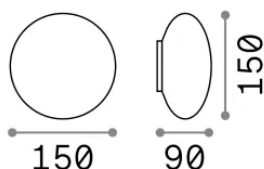

Info sorgente e prestazionali

Sorgente integrata	Light bulb (not included)
Sorgente sostituibile	No
Potenza	G9 max 2 x 15 W
Emissione	Diffuse
Consumo massimo	-
Lampadina consigliata	307879 G9 4.0W 4000K CRI80