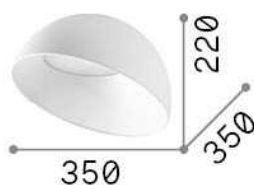

Info generali

Interno - Lampade da soffitto

Indoor ceiling mounted lamp with integrated LED sources and direct asymmetrical light emission

Ean	8021696297101
Articolo	COROLLA-2 PL
Installazione	Lampade da soffitto
Garanzia	5 years
Peso lordo	3.26 kg
Volume	0.03042 m ³

Info sorgente e prestazionali

Sorgente integrata	Integrated LED module
Sorgente sostituibile	Replaceable (by qualified operators only)
Potenza	LED 24 W
Emissione	Direct Asymmetrical
Consumo massimo	max 24,00 W
Caratteristiche LED	LED SMD
CCT LED	3000 K
Durata LED (t. 25°c)	50000 h
CRI	> 80
Fascio luminoso	100°
Flusso sorgente	2800 lm
Flusso utile	1170 lm
Lampadina inclusa	1 - E14 OLIVA 4W 3000K CRI80 SATIN