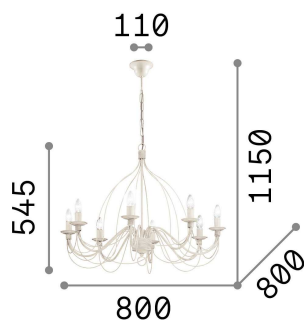

Info sorgente e prestazionali

Sorgente integrata	Light bulb (not included)
Sorgente sostituibile	No
Potenza	E14 max 8 x 40 W
Emissione	Diffuse
Consumo massimo	-