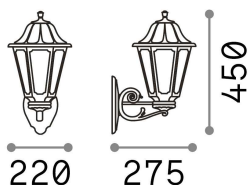

Info sorgente e prestazionali

Sorgente integrata	Light bulb (not included)
Sorgente sostituibile	No
Potenza	E27 max 1 x 23 W
Emissione	Diffuse
Consumo massimo	-