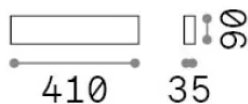

Info generali

Interno - Applique

Indoor wall mounted linear fitting with integrated LED sources and direct/indirect light emission

Ean	8021696316789
Articolo	DELTA AP D041 BIANCO 3000K
Installazione	Applique
Garanzia	5 years
Peso lordo	0.8 kg
Volume	0.004219 m³

Info tecniche e installative

Peso netto	0.58 kg
Classe di isolamento	I
Grado di protezione	IP20
Conformità	CE
Temperatura d'esercizio	0° ~ +40 °C
Dimmer	Non-dimmable, On-Off
Alimentazione	220-240 V AC 50/60 Hz
Alimentatore	In-built, included Replaceable (by qualified operators only), electronic

Info sorgente e prestazionali

Sorgente integrata	Integrated LED module
Sorgente sostituibile	No
Potenza	14 W
Emissione	Direct + Indirect
Consumo massimo	max 14 W
Caratteristiche LED	LED SMD
CCT LED	3000 K
Durata LED (t. 25°c)	35000 h
CRI	> 90
SDCM	3
Fascio luminoso	-
Flusso sorgente	1550 lm
Flusso utile	1110 lm
Rischio fotobiologico	1