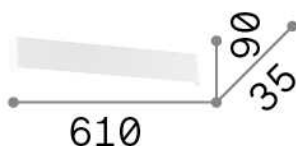

Info sorgente e prestazionali

Sorgente integrata	Integrated LED module
Sorgente sostituibile	No
Potenza	19,5 W
Emissione	Direct + Indirect
Consumo massimo	max 19,50 W
Caratteristiche LED	LED SMD
CCT LED	3000 K
Durata LED (t. 25°c)	50000 h
CRI	> 80
Fascio luminoso	-
Flusso sorgente	2050 lm
Flusso utile	1480 lm
Rischio fotobiologico	1