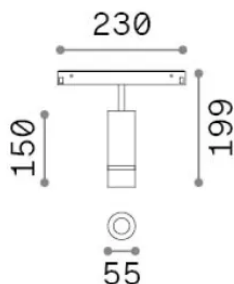

Info sorgente e prestazionali

Sorgente integrata	Integrated LED module
Sorgente sostituibile	Replaceable (by qualified operators only)
Potenza	10 W
Emissione	Direct
Consumo massimo	max 10 W
Caratteristiche LED	LED COB CITIZEN
CCT LED	3000 K
Durata LED (t. 25°c)	50000 h
CRI	> 90
SDCM	3
Fascio luminoso	20-40°
Flusso sorgente	850 lm
Flusso utile	770 lm
Rischio fotobiologico	1
Potenza in stand-by	< 0.50 W