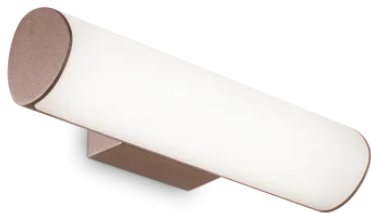

## Esterno - Applique

Outdoor wall mounted linear fitting with integrated LED sources and direct light emission

<b>Ean</b>	8021696269153
<b>Articolo</b>	ETERE AP COFFEE 3000K
<b>Installazione</b>	Applique
<b>Garanzia</b>	5 years
<b>Peso lordo</b>	0.7 kg
<b>Volume</b>	0.002684 m <sup>3</sup>