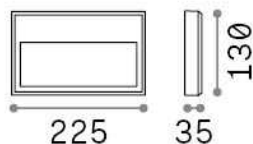

Info sorgente e prestazionali

Sorgente integrata	Integrated LED module
Sorgente sostituibile	No
Potenza	6 W
Emissione	Direct Asymmetrical
Consumo massimo	max 6,00 W
Caratteristiche LED	LED SMD
CCT LED	4000 K
Durata LED (t. 25°C)	30000 h
CRI	> 80
Fascio luminoso	-
Flusso sorgente	630 lm
Flusso utile	350 lm
Rischio fotobiologico	EXEMPT