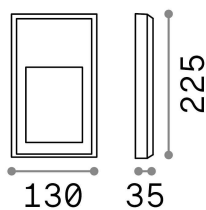

Info sorgente e prestazionali

Sorgente integrata	Integrated LED module
Sorgente sostituibile	No
Potenza	6 W
Emissione	Direct Asymmetrical
Consumo massimo	max 6,00 W
Caratteristiche LED	LED SMD
CCT LED	3000 K
Durata LED (t. 25°c)	30000 h
CRI	> 80
Fascio luminoso	-
Flusso sorgente	500 lm
Flusso utile	360 lm
Rischio fotobiologico	EXEMPT