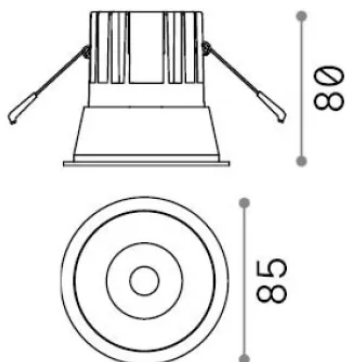

Info sorgente e prestazionali

Sorgente integrata	Integrated LED module
Sorgente sostituibile	Replaceable (by qualified operators only)
Potenza	11 W
Emissione	Direct
Consumo massimo	max 11 W
Caratteristiche LED	LED COB CREE
CCT LED	2700 K
Durata LED (t. 25°C)	50000 h
CRI	> 90
SDCM	3
Fascio luminoso	36°
UGR massimo	< 19
Flusso sorgente	900 lm
Flusso utile	660 lm
Rischio fotobiologico	1