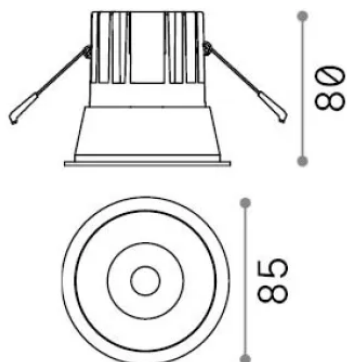

Info tecniche e installative

Peso netto	0.3 kg
Classe di isolamento	II
Grado di protezione	IP20
Conformità	CE
Temperatura d'esercizio	0° ~ +40 °C [DO NOT COVER]
Dimmer	Non-dimmable, On-Off
Alimentazione	220-240 V AC 50/60 Hz
Alimentatore	Separate, included Replaceable (by qualified operators only), electronic
Resistenza al carico	IK06
Protezione frontale	IP40
Accessori non inclusi	Dimmable driver

Info sorgente e prestazionali

Sorgente integrata	Integrated LED module
Sorgente sostituibile	Replaceable (by qualified operators only)
Potenza	11 W
Emissione	Direct
Consumo massimo	max 11 W
Caratteristiche LED	LED COB CREE
CCT LED	2700 K
Durata LED (t. 25°C)	50000 h
CRI	> 90
SDCM	3
Fascio luminoso	36°
UGR massimo	< 19
Flusso sorgente	900 lm
Flusso utile	660 lm
Rischio fotobiologico	1