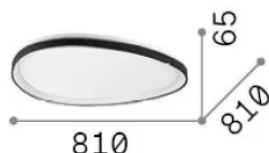

Info sorgente e prestazionali

Sorgente integrata	Integrated LED module
Sorgente sostituibile	Replaceable (by qualified operators only)
Potenza	42 W
Emissione	Direct
Consumo massimo	max 42 W
Caratteristiche LED	LED SMD
CCT LED	2700 K
Durata LED (t. 25°C)	50000 h
CRI	> 90
SDCM	3
Fascio luminoso	130°
Flusso sorgente	4100 lm
Flusso utile	2000 lm
Rischio fotobiologico	2